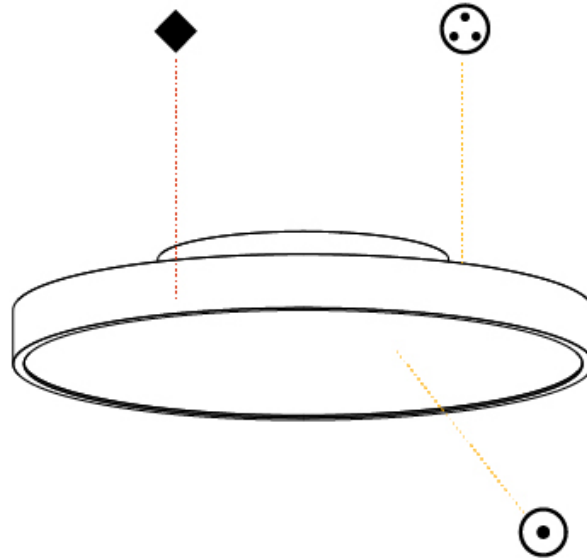

SIGN DIVA SURFACE

A3D091-

PROJECT _____

TYPE _____

SPECIFIER _____

QUANTITY _____

DATE _____

A