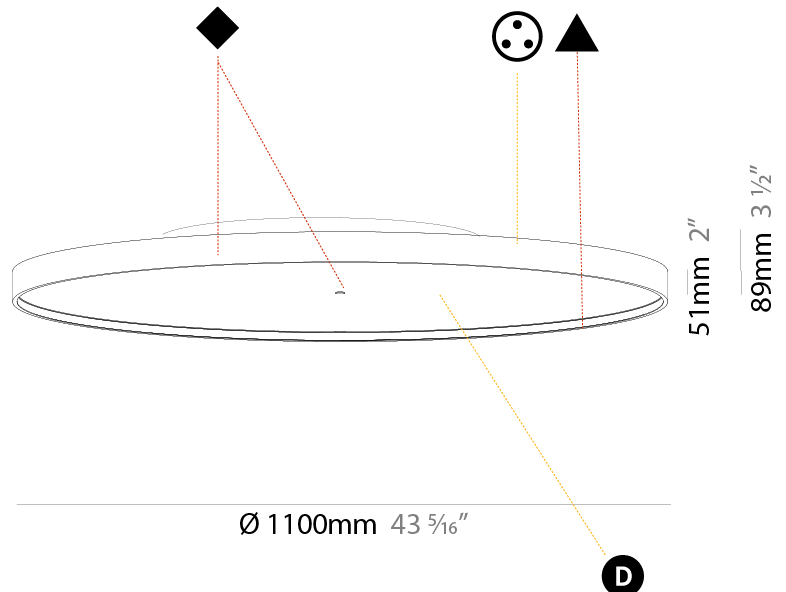

GENERAL

Series: Sign Diva
Subseries: Sign Diva Korona
Partner: Prolicht
Division: Architectural
Installation: Surface
Product Type: Ceiling Surface
Mounting Location: Ceiling
Light Distribution: Direct / Indirect

PHYSICAL

Shape: Round
Diameter (mm): 1100
Diameter (in): 43 ⁵/₁₆
Height (mm): 89
Height (in): 3 ¹/₂
Weight (kg): 18.901
Weight (lbs): 41.67
Diffuser: Direct - PMMA - Opal/Micro-Prism/Sparkling Secret/Vintage Industrial / Indirect - White/Yellow/Orange/Red/Blue/Green
Fixture Finish: SSR / BKV / CWI / CRY / HAB / UFT / ITA / RUA / FTG / MYG / LOD / PUS / FRO / FUP / KIA / POP / BLS / SPG / MEY / GOH / CHC / COM / ABZ / JAG / OBR / MOS / ROR
Fixture Material: PMMA / Extruded Aluminum / Steel

ELECTRICAL

Lamp Type: LED (Zhaga Standard)
Input Wattage (W): 169.4
Total Output Wattage (W): 134
Dimming: Tri-Mode (Non-Dimming and Phase Dimming (120Vac only) and 0-10V Dimming)
Driver Included: Yes
Driver Location: Integrated
Driver Type: Constant Current - Universal
Driver Class: Class 2
Input Voltage (V): 120 - 277
Constant Current (MA): 600

LED

Color Temperature (°K): 3000 / 3500 / 4000
Max. Delivered Lumen (lm): 19520 / 19933 / 20340
CRI: >90 CRI
Lamp Life (hrs): 50000

OPTICAL

RATINGS AND CERTIFICATIONS

Certified By: Certified for North American Standards
IP rating: IP20