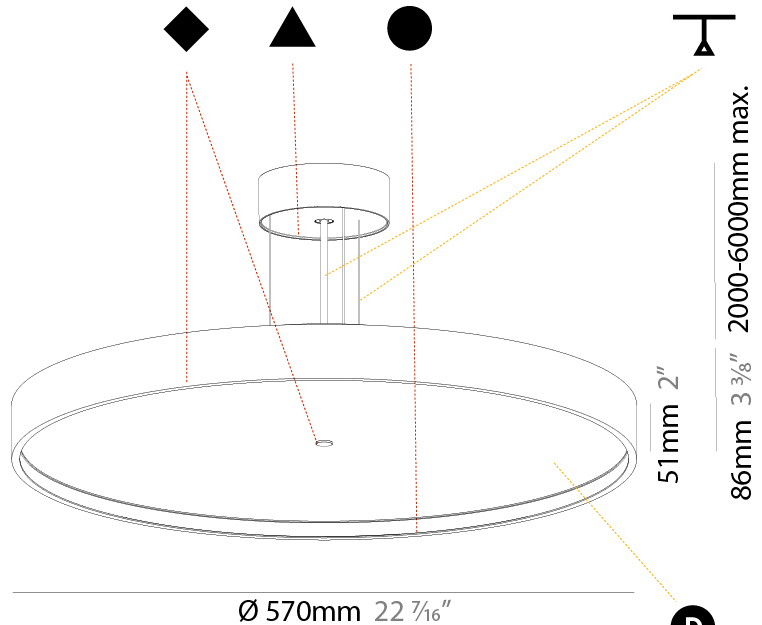

GENERAL

Series: Sign Diva
Subseries: Sign Diva Korona
Partner: Prolicht
Division: Architectural
Installation: Suspension
Product Type: Pendant
Mounting Location: Ceiling
Light Distribution: Direct / Indirect

PHYSICAL

Shape: Round
Diameter (mm): 570
Diameter (in): 22 ⁷/₁₆"
Height (mm): 86
Height (in): 3 ³/₈"
Weight (kg): 8.812
Weight (lbs): 19.43
Diffuser: PMMA - Opal / Micro-Prism / Sparkling Secret / Vintage Industrial
Fixture Finish: SSR / BKV / CWI / CRY / HAB / UFT / ITA / RUA / FTG / MYG / LOD / PUS / FRO / FUP / KIA / POP / BLS / SPG / MEY / GOH / CHC / COM / ABZ / JAG / OBR / MOS / ROR
Fixture Material: PMMA / Extruded Aluminum / Steel
Cable Details: 2000mm/78 3/4" or 6000mm/236 1/4" Transparent Cable

ELECTRICAL

Lamp Type: LED (Zhaga Standard)
Input Wattage (W): 67
Total Output Wattage (W): 60.9
Dimming: Tri-Mode (Non-Dimming and Phase Dimming (120Vac only) and 0-10V Dimming)
Driver Included: Yes
Driver Location: Integrated
Driver Type: Constant Current - Universal
Driver Class: Class 2
Input Voltage (V): 120 - 277
Constant Current (MA): 350

LED

Color Temperature (°K): 2700 / 3000 / 3500 / 4000
Max. Delivered Lumen (lm): 6632 / 6728 / 6812 / 6951
Nominal Lumen (lm): 9097 / 9229 / 9344 / 9535
CRI: >90 CRI
Lamp Life (hrs): 50000

OPTICAL

RATINGS AND CERTIFICATIONS

Certified By: Certified for North American Standards
IP rating: IP20

A

D