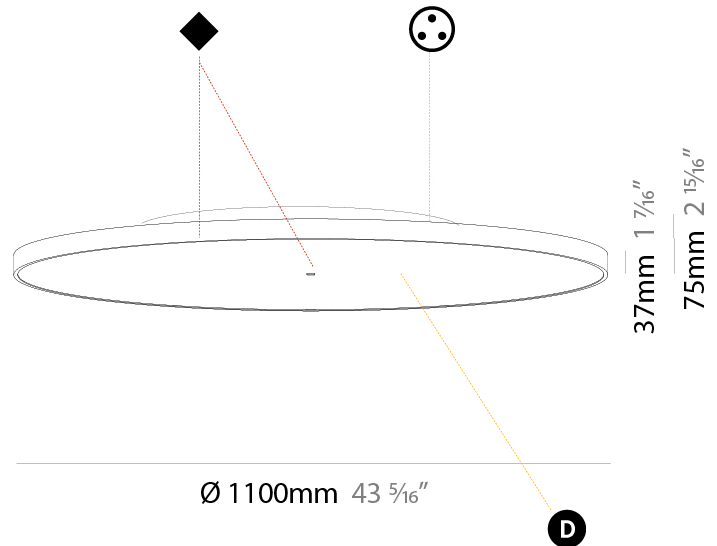

GENERAL

Series: Sign Diva
Subseries: Sign Diva
Partner: Prolicht
Division: Architectural
Installation: Surface
Product Type: Ceiling Surface
Mounting Location: Ceiling
Light Distribution: Direct / Indirect

PHYSICAL

Shape: Round
Diameter (mm): 1100
Diameter (in): 43 ⁵/₁₆
Height (mm): 75
Height (in): 2 ¹⁵/₁₆
Weight (kg): 18.39
Weight (lbs): 40.54
Diffuser: Direct - PMMA - Opal/Micro-Prism/Sparkling Secret/Vintage Industrial with Shine Ring / Indirect - White/Yellow/Orange/Red/Blue/Green
Fixture Finish: SSR / BKV / CWI / CRY / HAB / UFT / ITA / RUA / FTG / MYG / LOD / PUS / FRO / FUP / KIA / POP / BLS / SPG / MEY / GOH / CHC / COM / ABZ / JAG / OBR / MOS / ROR
Fixture Material: PMMA / Extruded Aluminum / Steel

ELECTRICAL

Lamp Type: LED (Zhaga Standard)
Input Wattage (W): 169.4
Total Output Wattage (W): 134
Dimming: Tri-Mode (Non-Dimming and Phase Dimming (120Vac only) and 0-10V Dimming)
Driver Included: Yes
Driver Location: Integrated
Driver Type: Constant Current - Universal
Driver Class: Class 2
Input Voltage (V): 120 - 277
Constant Current (MA): 600

LED

Color Temperature (°K): 3000 / 3500 / 4000
Max. Delivered Lumen (lm): 19520 / 19933 / 20340
CRI: >90 CRI
Lamp Life (hrs): 50000

OPTICAL

RATINGS AND CERTIFICATIONS

Certified By: Certified for North American Standards
IP rating: IP20