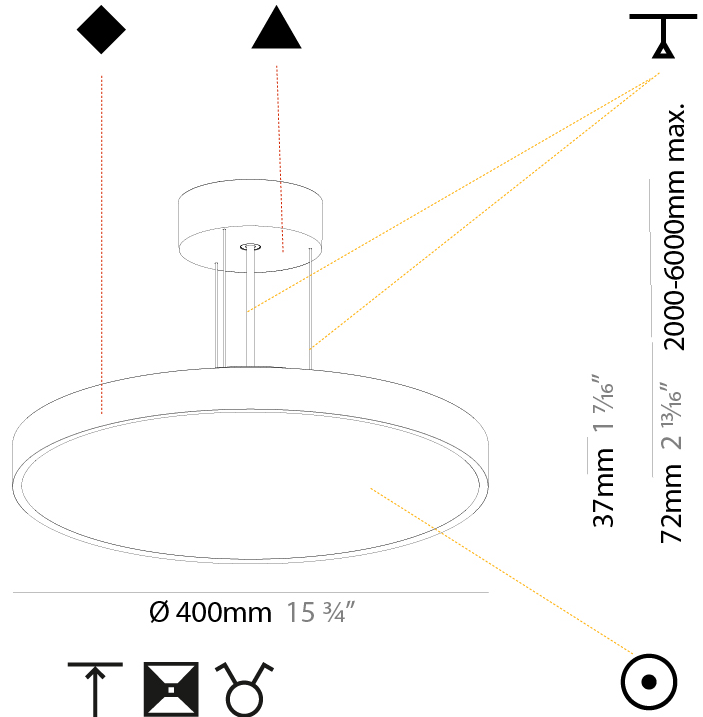

GENERAL

Series: Sign Diva
Subseries: Sign Diva
Partner: Prolicht
Division: Architectural
Installation: Suspension
Product Type: Pendant
Mounting Location: Ceiling
Light Distribution: Direct / Indirect

PHYSICAL

Shape: Round
Diameter (mm): 400
Diameter (in): 15 3/4
Height (mm): 72
Height (in): 2 13/16
Max. Overall Height (mm): 2072
Max. Overall Height (in): 81 3/16
Weight (kg): 3.398
Weight (lbs): 7.49
Diffuser: [PMMA - Opal / Micro-Prism / Sparkling Secret / Vintage Industrial with Shine Ring](#)
Fixture Finish: [SSR / BKV / CWI / CRY / HAB / UFT / ITA / RUA / FTG / MYG / LOD / PUS / FRO / FUP / KIA / POP / BLS / SPG / MEY / GOH / CHC / COM / ABZ / JAG / OBR / MOS / ROR](#)
Fixture Material: [PMMA / Extruded Aluminum / Steel](#)
Cable Details: [2000mm or 6000mm Transparent Cable](#)

ELECTRICAL

Lamp Type: LED (Zhaga Standard)
Input Wattage (W): 34.1
Total Output Wattage (W): 16 / 12
Dimming: [Tri-Mode (Non-Dimming and Phase Dimming (120Vac only) and 0-10V Dimming)](#)
Driver Included: Yes
Driver Location: Integrated
Driver Type: Constant Current - Universal
Driver Class: Class 2
Input Voltage (V): 120 - 277
Constant Current (MA): 500

LED

Color Temperature (°K): [2700 / 3000 / 3500 / 4000](#)
Max. Delivered Lumen (lm): [2676 / 2651 / 2681 / 2736](#)
CRI: >90 CRI
Lamp Life (hrs): 50000

OPTICAL

RATINGS AND CERTIFICATIONS

Certified By: Certified for North American Standards
IP rating: IP20

A