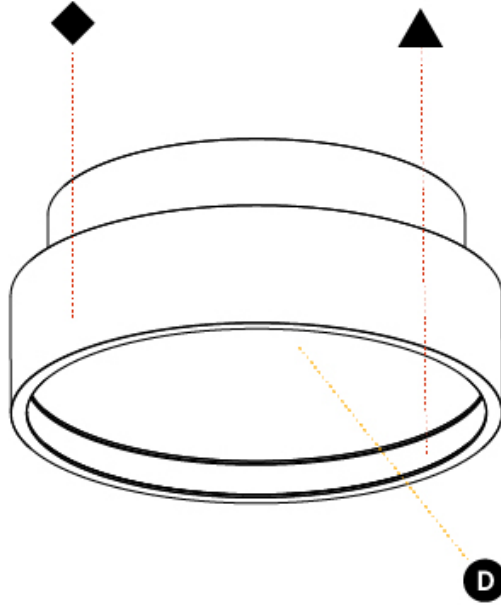

SIGN DIVA KORONA SURFACE

A3D100- : A3D100-DP-30K-13-03-04

PROJECT
TYPE
SPECIFIER
QUANTITY
DATE